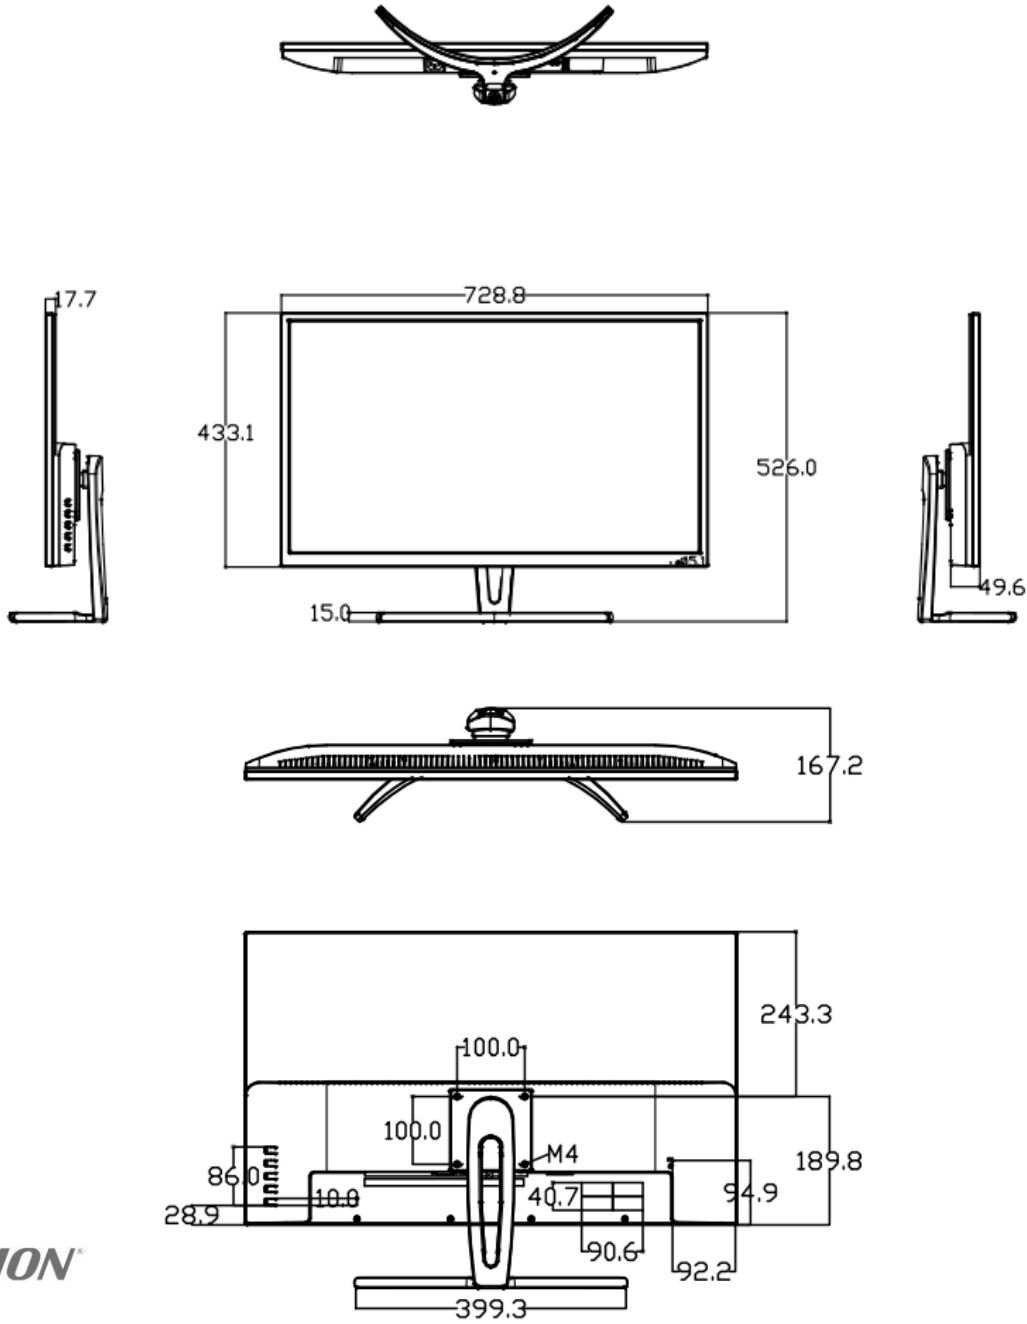

Dimensions (unit: mm)

Distributed by

HIKVISION

Headquarters

No.555 Qianmo Road, Binjiang District,
Hangzhou 310051, China
T +86-571-8807-5998
overseasbusiness@hikvision.com

Hikvision USA
T +1-909-895-0400
sales.usa@hikvision.com

Hikvision Italy
T +39-0438-6902
info.it@hikvision.com

Hikvision Singapore
T +65-6684-4718
sg@hikvision.com

Hikvision Africa
T +27 (10) 0351172
sale.africa@hikvision.com

Hikvision Europe
T +31-23-55-42-770
info.eu@hikvision.com

Hikvision France
T +33(0)1-85-330-450
info.fr@hikvision.com

Hikvision Oceania
T +61-2-8599-4233
salesau@hikvision.com

Hikvision Hong Kong
T +852-2151-1761

Hikvision Middle East
T +971-4-8816086
salesme@hikvision.com

Hikvision Spain
T +34-91-737-16-55
info.es@hikvision.com

Hikvision Canada
T +1-909-895-0400
sales.usa@hikvision.com

Hikvision Russia
T +7-495-669-67-99
saleru@hikvision.com

Hikvision Poland
T +48-22-460-01-50
poland@hikvision.com

Hikvision Korea
T +82-31-731-8841
sales.korea@hikvision.com

Hikvision India
T +91-22-28469900
sales@pramahikvision.com

Hikvision UK
T +01628-902140
support.uk@hikvision.com

Hikvision Brazil
T +55 11 3318-0050
Latam.support@hikvision.com