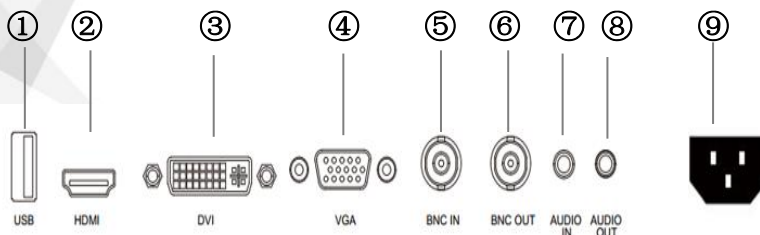

Interfaces

NO.	Description
1	USB
2	HDMI: HDMI signal input
3	DVI: DVI signal input
4	VGA: VGA Analog Signal Input
5	BNC IN: BNC signal input
6	BNC OUT: BNC signal output
7	AUDIO IN
8	AUDIO OUT
9	AC power input

Model

DS-D5032FC-A

Specifications

Model	DS-D5032FC-A	
Backlight	LED Backlight	
Screen Size	31.5 inch	
Pixel Pitch	0.12125 mm (H) × 0.36375 mm (V)	
Max Resolution	1920×1080@60Hz	
Brightness	300 cd/m ²	
Contrast	1000: 1	
Response Time	8 ms	
Color	16.7M	
Active Area (H×V)	698.40 mm x 392.85 mm	
Viewing Angle	Horizontal 178°, vertical 178°	
Interfaces	DVI input	1
	HDMI input	1
	VGA input	1
	BNC(in/out)	In×1, Out×1
	PC Audio(in/out)	In×1, Out×1, 3.5 mm mini-jack
	USB	1
Loudspeaker	2 W x 2, 6Ω	
Power Supply	AC 100 ~ 240 V , 50/60 Hz	
Power Consumption	≤45W	
Standby Power Consumption	≤ 0.5 W	
Working Temperature	0 to 40 ° C (32 to 104 ° F)	
Working Humidity	10 to 85 %	
Storage Temperature	-10 to 55 ° C (-4 to 131 ° F)	
Storage Humidity	5 to 95%	
Color of Casing	Black	
VESA	M4, 100 mm × 100 mm	
Dimensions(W*H*D)	729mm x 433mm x 50mm / 728.8mm x 526mm x 167.2mm(with base)	
Package Dimension (W×H×D)	803mm x 513mm x 197mm	
Gross Weight	9.25Kg	
Net Weight	5.75kg	
Accessories	VGA cable	1
	HDMI cable	1
	Power cord	1
	Remote control	1
	Battery	2
	User manual	1
	Base bracket	1
	Warranty card	1
Bracket	Base bracket	Contain 1
	Wall mounted	Optional DS-DM1940W
*Note	All specifications mentioned above are subject to the actual product	